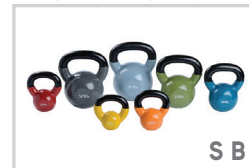

BOXING KIT – CONNEXUS FREE

Add boxing to your lineup with our Boxing Kit, which includes several boxing-specific components along with several accessories in our Standard Kit.

- 4 TRX Commercial Suspension Trainer
- 2 RBT Intermediate Band Package
- 2 RBT Training Handles
- 1 RBT Link Strap Pack
- 2 American Barbell Battle Rope (Black dacron 1.5" x 30')
- 2 SPRI Slam Ball Set (6lb, 8lb, 10lb, 15lb)
- 2 Hampton 7" International Bearing Olympic Bar w/ Hard Chrome
- 4 SPRI Pro Mat (Black, 71"L x 24"W | 5/8" Thick)
- 4 SPRI Jump Rope
- 2 SPRI Kettlebell Set (20lb, 25lb, 30lb, 35lb, 40lb)
- 2 TITLE Boxing Leather Heavy Bag 70lbs (14" x 42")
- 2 Connexus Heavy Bag Handle Strap and Carabiner
- 1 TITLE Fury Bomber Bag Gloves 12oz
- 1 TITLE Fury Bomber Bag Gloves 16oz

S = STANDARD KIT B = BOXING KIT A = ADD-ON

TRX COMMERCIAL SUSPENSION TRAINER

S B

RBT INTERMEDIATE BAND PACKAGE

S B

RBT TRAINING HANDLES

S B

RBT LINK STRAP PACK

S B

AMERICAN BARBELL BATTLE ROPE

S B

SPRI SLAM BALL SET

S B

HAMPTON 7" INT'L BEARING OLYMPIC BAR

S B

SPRI PRO MAT (Black, 71"x24" | 5/8" Thick)

S B

SPRI JUMP ROPE

S B

SPRI KETTLEBELL SET (20lb, 25lb, 30lb, 35lb, 40lb)

S B

TITLE BOXING LEATHER HEAVY BAG (70lbs, 14"x42")

B

HEAVY BAG HANDLE STRAP AND CARABINER