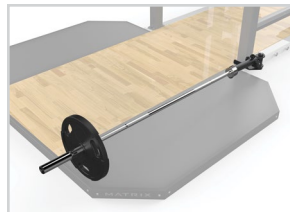

LAND MINE ATTACHMENT – MOPT13

Product Weight: 8.6 kg / 19 lbs.

Overall Dimensions (L x W x H):
66.6 x 21.1 x 19.1 cm / 26.2" x 8.3" x 7.5"

- Attaches to any MEGA Power Rack for rotational training (bar not included)
- Available only in Ridge Black