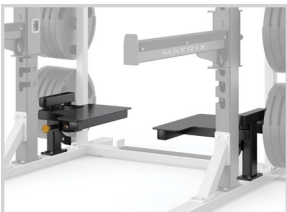

BOLT-ON SPOTTER STANDS – OPT45

Product Weight: 31 kg / 68 lbs.

Overall Dimensions (L x W x H):
38 x 81.5 x 29.5 cm / 15" x 32" x 11.5"

- Step-up platform used for assisting in heavy lifts
- Available only in Ridge Black