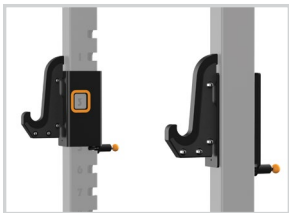

- Fully enclosed style offers ideal spotting abilities
- Includes adjustable safety bars, dual-grip chin bar, bar storage, band storage and weight storage
- 3 retractable lower band pegs on each side (6 total)
- Product Weight = 347 kg / 765 lbs.
- Overall Dimensions (L x W x H) = 206 x 207 x 246.5 cm / 81" x 81.5" x 97"

REVERSE J-HOOKS – OPT1R

Product Weight: 14 kg / 30 lbs.

Overall Dimensions (L x W x H):
36 x 13 x 26 cm / 14" x 5" x 10"

- Made of high-density polyethylene (HDPE) to protect bar knurling
- Used on the outside of Power or Open Racks
- Available only in Ridge Black

REVERSE DIP BARS – OPT3R

Product Weight: 11 kg / 24 lbs.

Overall Dimensions (L x W x H):
87 x 69 x 26 cm / 34" x 27" x 10"

- Used for attaching to the outside uprights of the Power and Open Racks for body-weight dips
- Available only in Ridge Black

SQUAT HANDLES – OPT6

Product Weight: 8 kg / 16 lbs.

Overall Dimensions (L x W x H):
23 x 23 x 13 cm / 9" x 9" x 5"

- Squat handles can be set at any height on all rack uprights
- Available only in Ridge Black