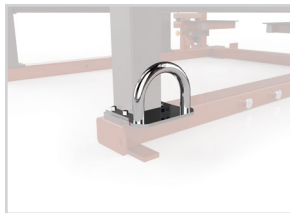

MEGA RACK DOCKING KIT W/O PLATFORM – MOPT29

Product Weight: 3 kg / 5 lbs.

Overall Dimensions (L x W x H):
26 x 3 x 14 cm / 10" x 1" x 5.5"

- Connects MG-A695 and VY-D695 Horizontal Adjustment Benches directly to rack without a platform
- Available only in Ridge Black

MEGA RACK DOCKING KIT W/PLATFORM – MOPT29P

Product Weight: 2 kg / 3 lbs.

Overall Dimensions (L x W x H):
26 x 3 x 6 cm / 10" x 1" x 2"

- Connects MG-A695 and VY-D695 Horizontal Adjustment Benches directly to rack when using a platform
- Available only in Ridge Black