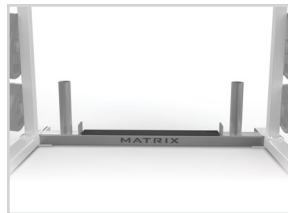

MEGA RACK DUAL OLYMPIC BAR STORAGE – MOPT41

Product Weight: 21.8 kg / 48 lbs.

Overall Dimensions (L x W x H):
18 x 110 x 33 cm / 7" x 43" x 13"

- Vertical Olympic bar storage
- Replaces standard equipment
- Same as frame color