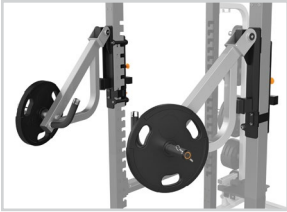

- Fully enclosed style offers ideal spotting abilities
- Includes adjustable safety bars, dual-grip chin bar, bar storage, band storage and weight storage
- 3 retractable lower band pegs on each side (6 total)
- Product Weight = 347 kg / 765 lbs.
- Overall Dimensions (L x W x H) = 206 x 207 x 246.5 cm / 81" x 81.5" x 97"

REVERSE J-HOOKS – OPT1R

Product Weight: 14 kg / 30 lbs.

Overall Dimensions (L x W x H):
36 x 13 x 26 cm / 14" x 5" x 10"

- Made of high-density polyethylene (HDPE) to protect bar knurling
- Used on the outside of Power or Open Racks
- Available only in Ridge Black

- Attaches to any MEGA Power Rack for rotational training (bar not included)
- Available only in Ridge Black

NAMEPLATE – UNIVERSAL MOUNT – OPT14U

Product Weight: 2 kg / 5 lbs.

Overall Dimensions (L x W x H):
102 x 1 x 20 cm / 40" x .25" x 8"

- Display your logo proudly above your MEGA Power Rack
- Same as frame color

CORE HANDLE – OPT16

Product Weight: 5 kg / 10 lbs.

Overall Dimensions (L x W x H):
48 x 79 x 5 cm / 19" x 31" x 2"

- Used with an Olympic bar and Land Mine Attachment for added training variety
- Available only in Ridge Black