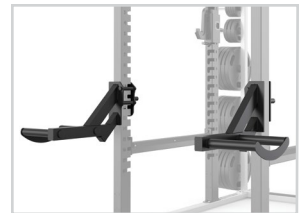

REVERSE DIP BARS – OPT3R

Product Weight: 11 kg / 24 lbs.

Overall Dimensions (L x W x H):
87 x 69 x 26 cm / 34" x 27" x 10"

- Used for attaching to the outside uprights of the Power and Open Racks for body-weight dips
- Available only in Ridge Black

SQUAT HANDLES – OPT6

Product Weight: 8 kg / 16 lbs.

Overall Dimensions (L x W x H):
23 x 23 x 13 cm / 9" x 9" x 5"

- Squat handles can be set at any height on all rack uprights
- Available only in Ridge Black

REVERSE STEP-UP PLATFORM – OPT7R

Product Weight: 22 kg / 47 lbs.

Overall Dimensions (L x W x H):
82 x 61 x 39 cm / 32" x 24" x 15"

- Adjustable height platform provides additional body-weight exercises for use with Power Racks
- Used on the outside of Power or Open Racks
- Available only in Ridge Black

REVERSE TECHNIQUE SCOOPS – OPT8R

Product Weight: 35 kg / 76 lbs.

Overall Dimensions (L x W x H):
69 x 44 x 41 cm / 27" x 17" x 16"

- Large cradles accept bumper plates to assist with Olympic lifts and customized takeoff heights
- Attaches to the outside of Power and Open Racks
- Available only in Ridge Black